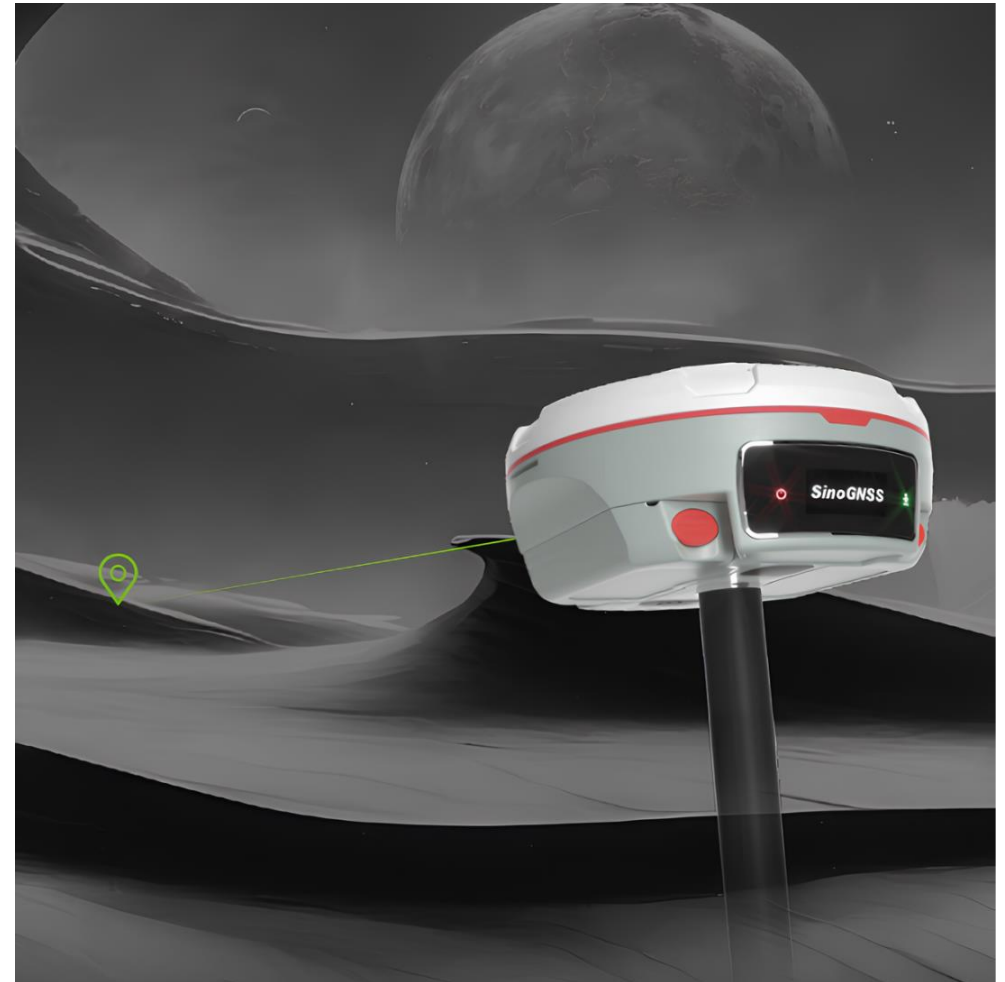

MARS PRO LASER RTK

1668 kanálov

IMU + LASER 10 m

GPS: L1C/A, L1C, L2P, L2C, L5

BDS: B1I, B2I, B3I, B1C, B2a, B2b

GLONASS: G1, G2, G3

Galileo: E1, E5a, E5b, E6c, E5 AltBOC

QZSS: L1C/A, L2C, L5, L1C

IRNSS: L5

SBAS: L1C/A